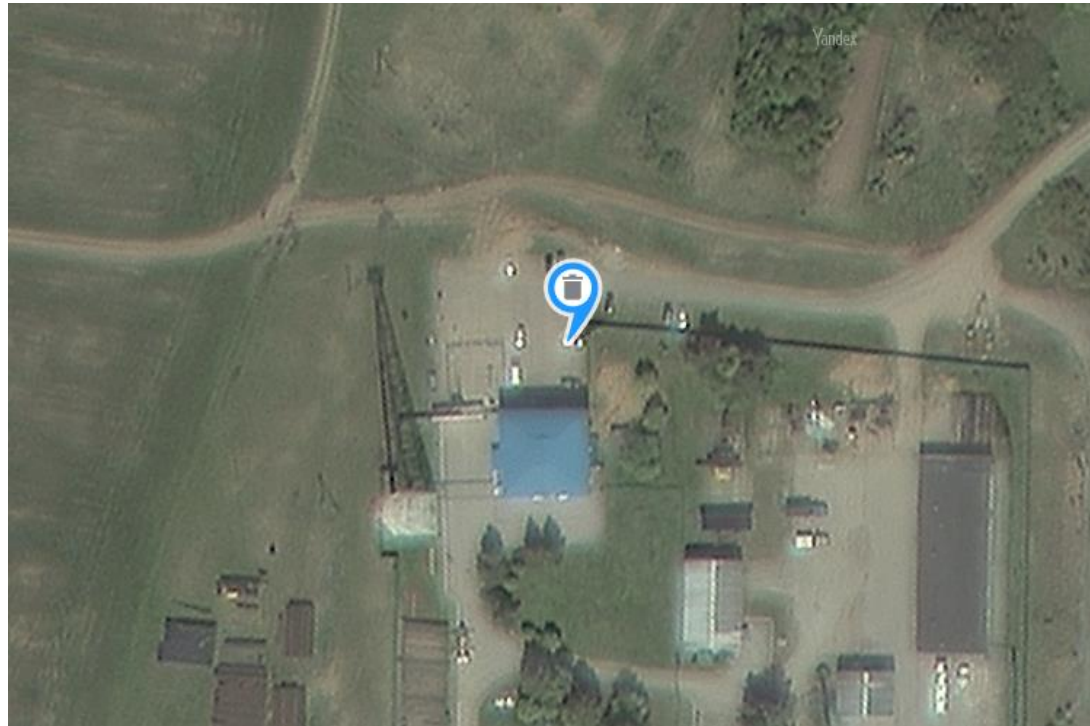

42

Нижегородская
область,
Павловский
муниципальный
округ, г.
Ворсма, 1,5 км в
северо-
западном
направлении от
д.35 по ул.
Захаровская,
территория
промплощадки
ГКС Ворсма

55.997506
43.236009